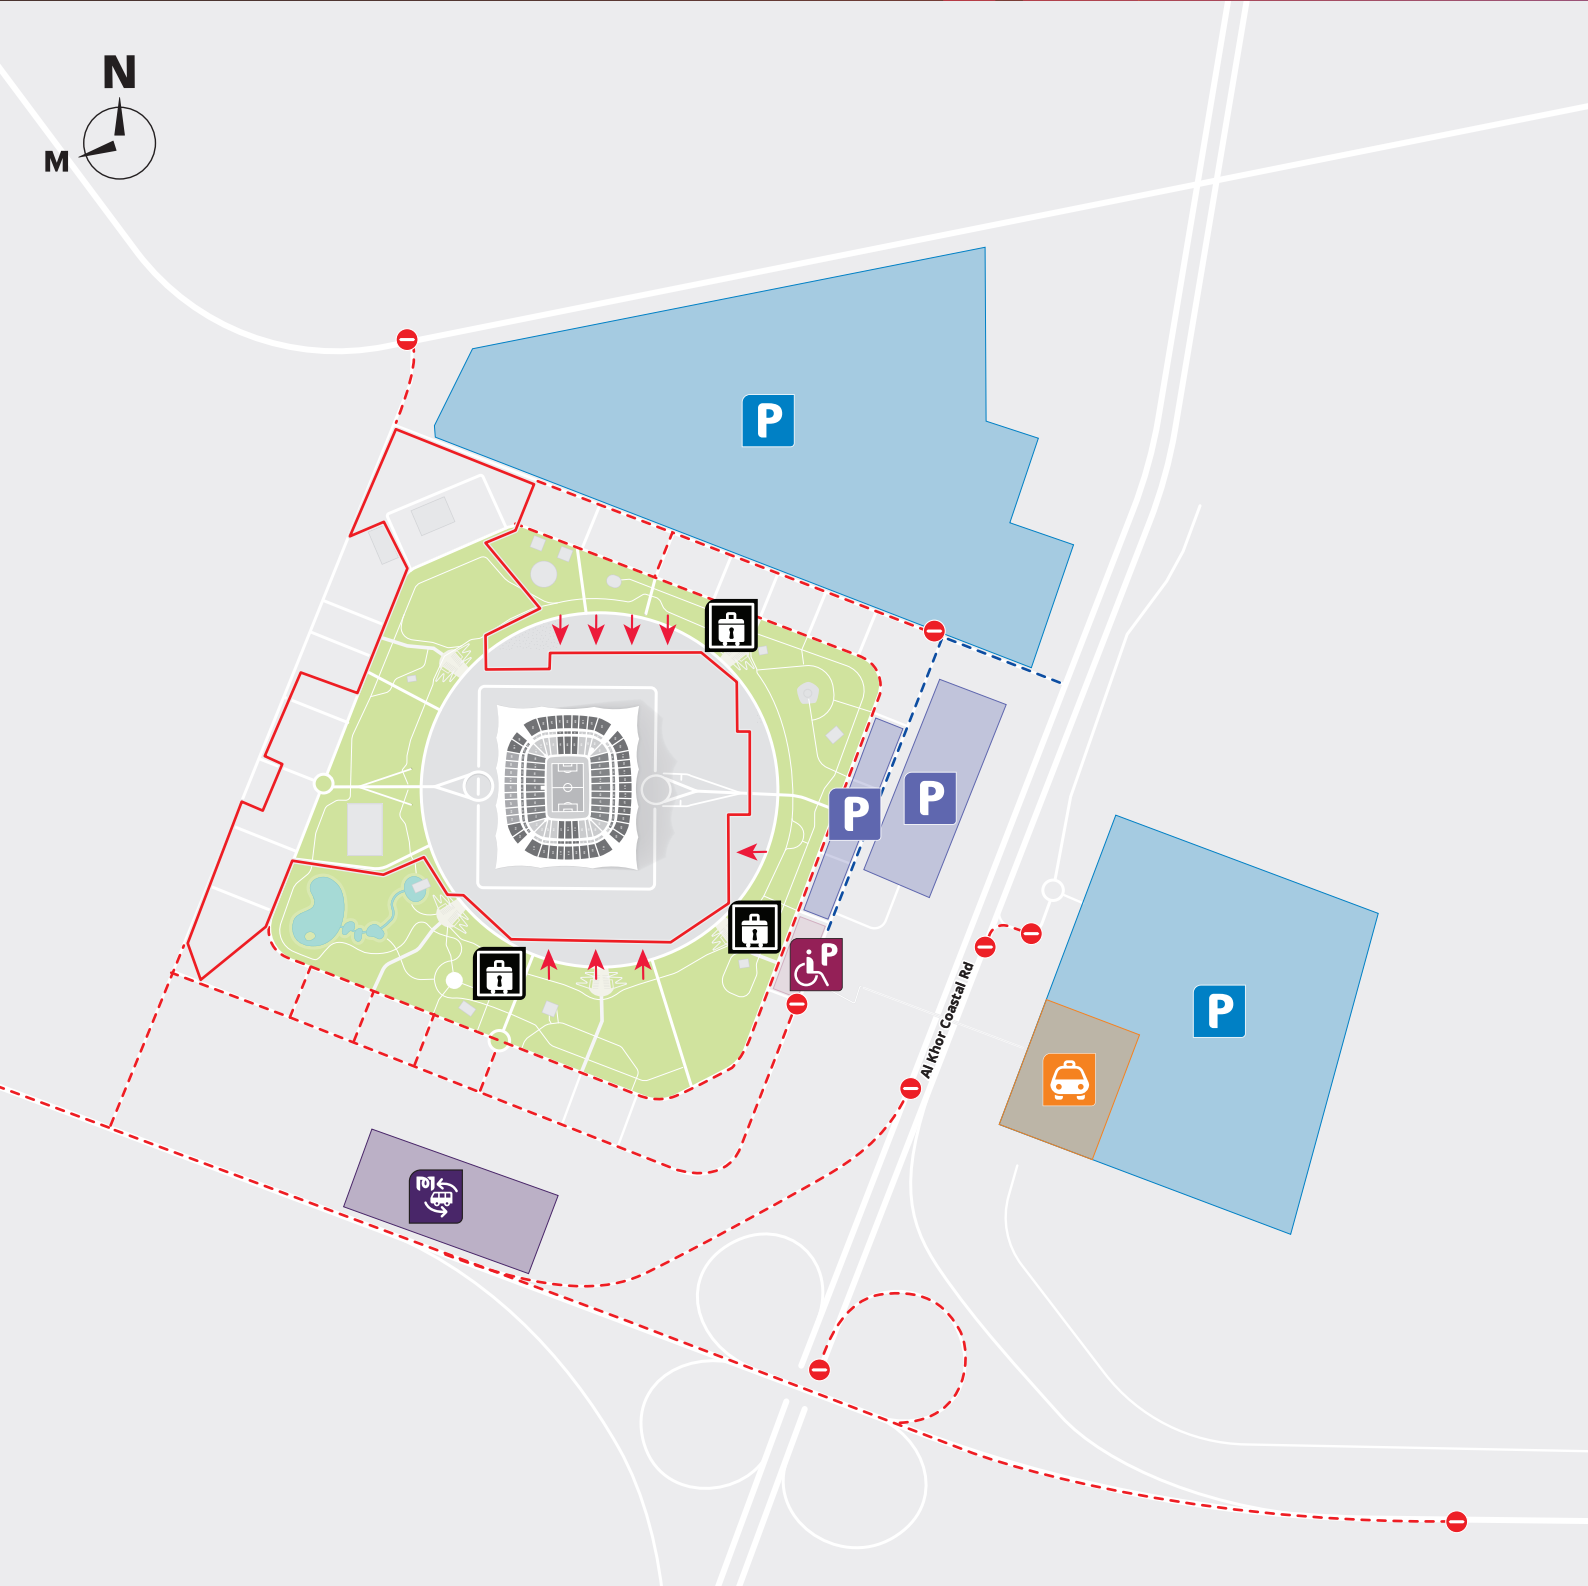

 Restricted Road (only VAP holders)

Taxi area

Spectator parking

Metro Shuttle drop off/ pick up

Accessible parking

## Public access

Routes to