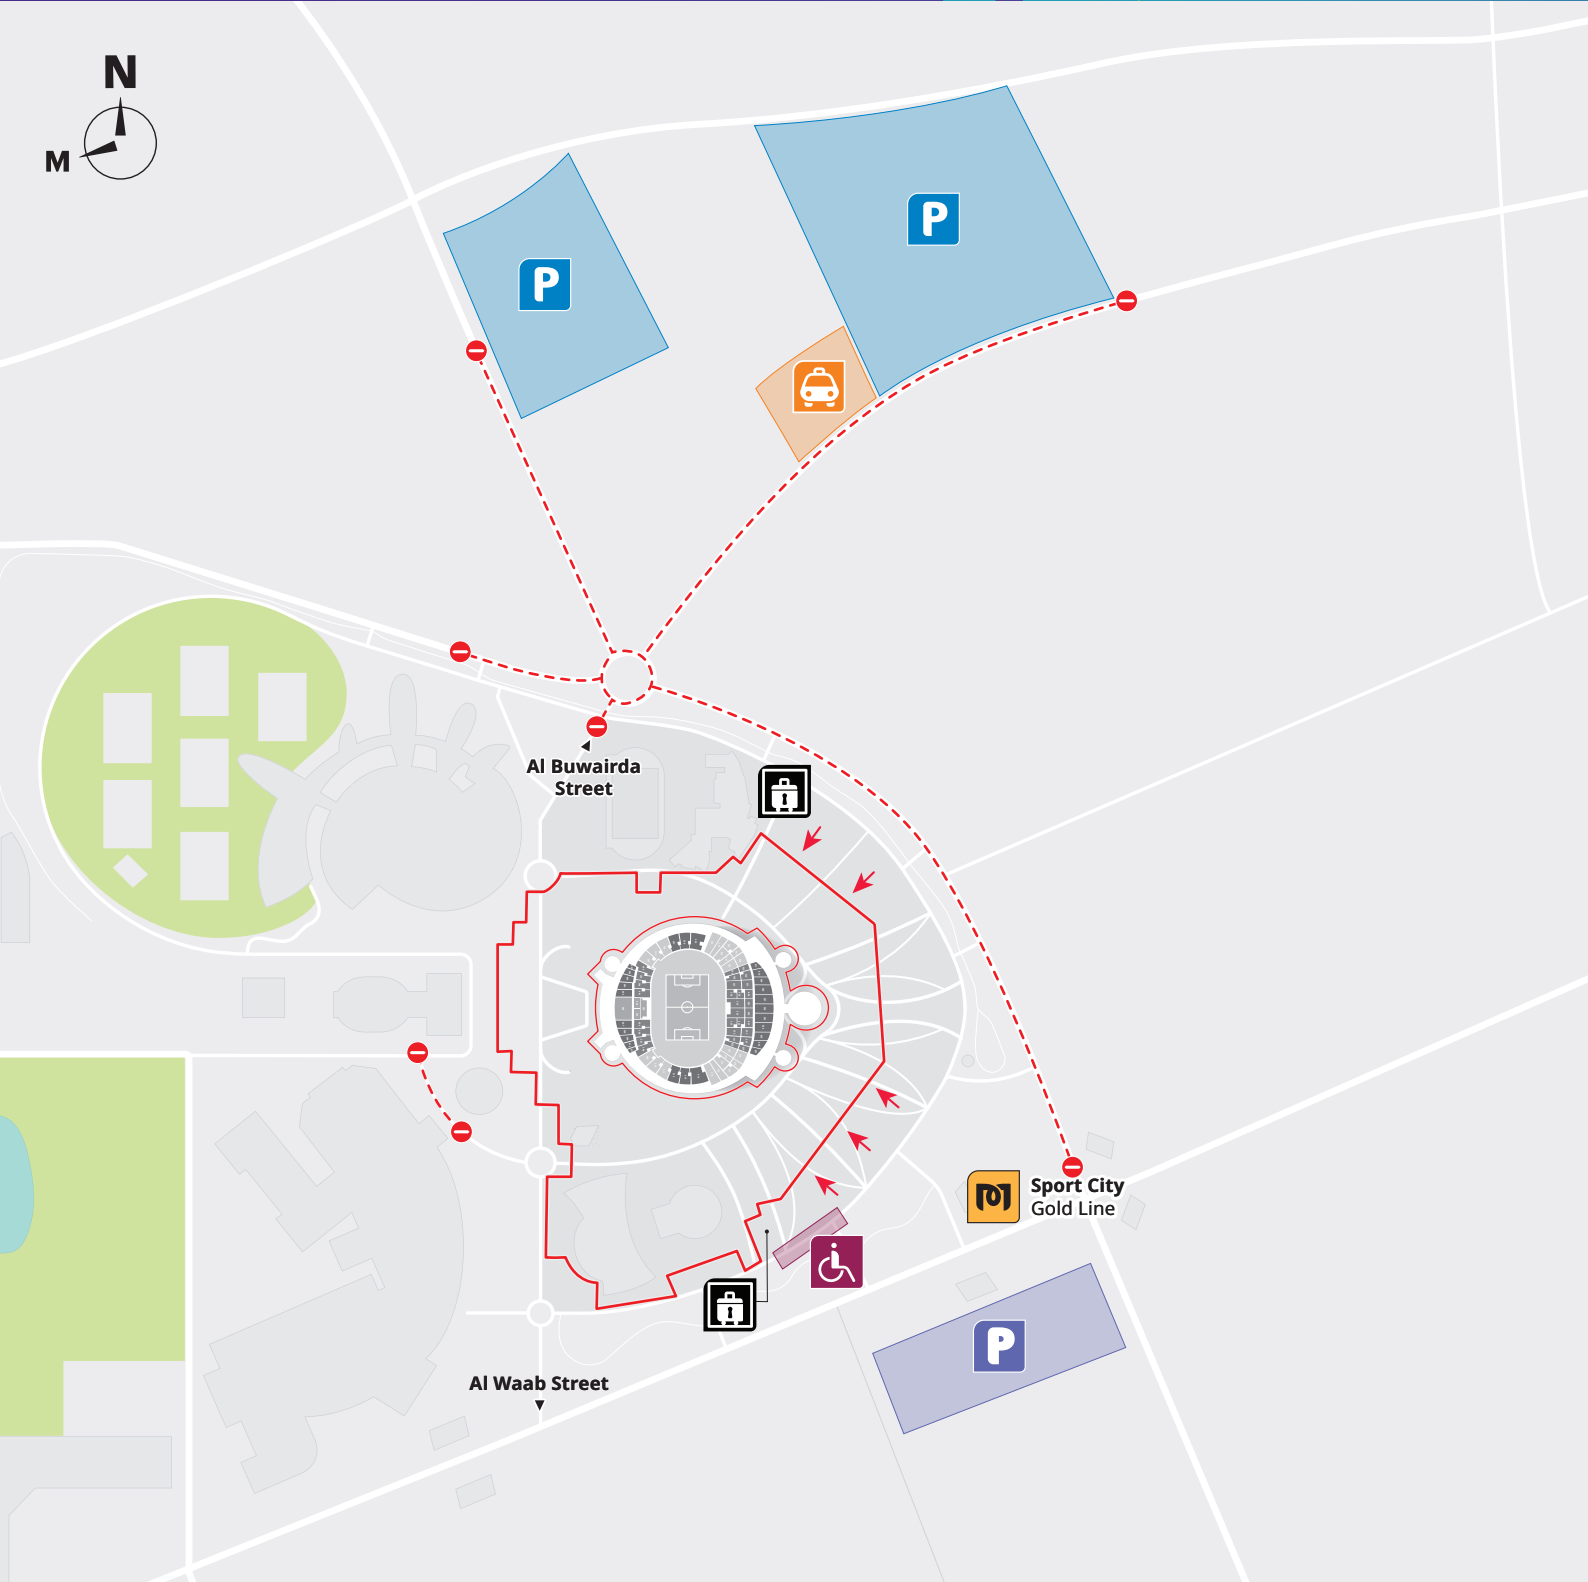

## Public access

Metro station

Metro Shuttle drop off/ pick up

Taxi area

Hospitality parking

Spectator parking

Accessible parking

Restricted Items Storage

Routes to

 Security perimeter

 Security Perimeter Entrance

 Road Closure

 Restricted Road (only VAP holders)

## Public access

Metro station

Hospitality parking

Restricted Items Storage

Routes to

 Security perimeter

 Security Perimeter Entrance

 Road Closure

 Restricted Road (only VAP holders)

Taxi area

Spectator parking

Metro Shuttle drop off/ pick up

Accessible parking