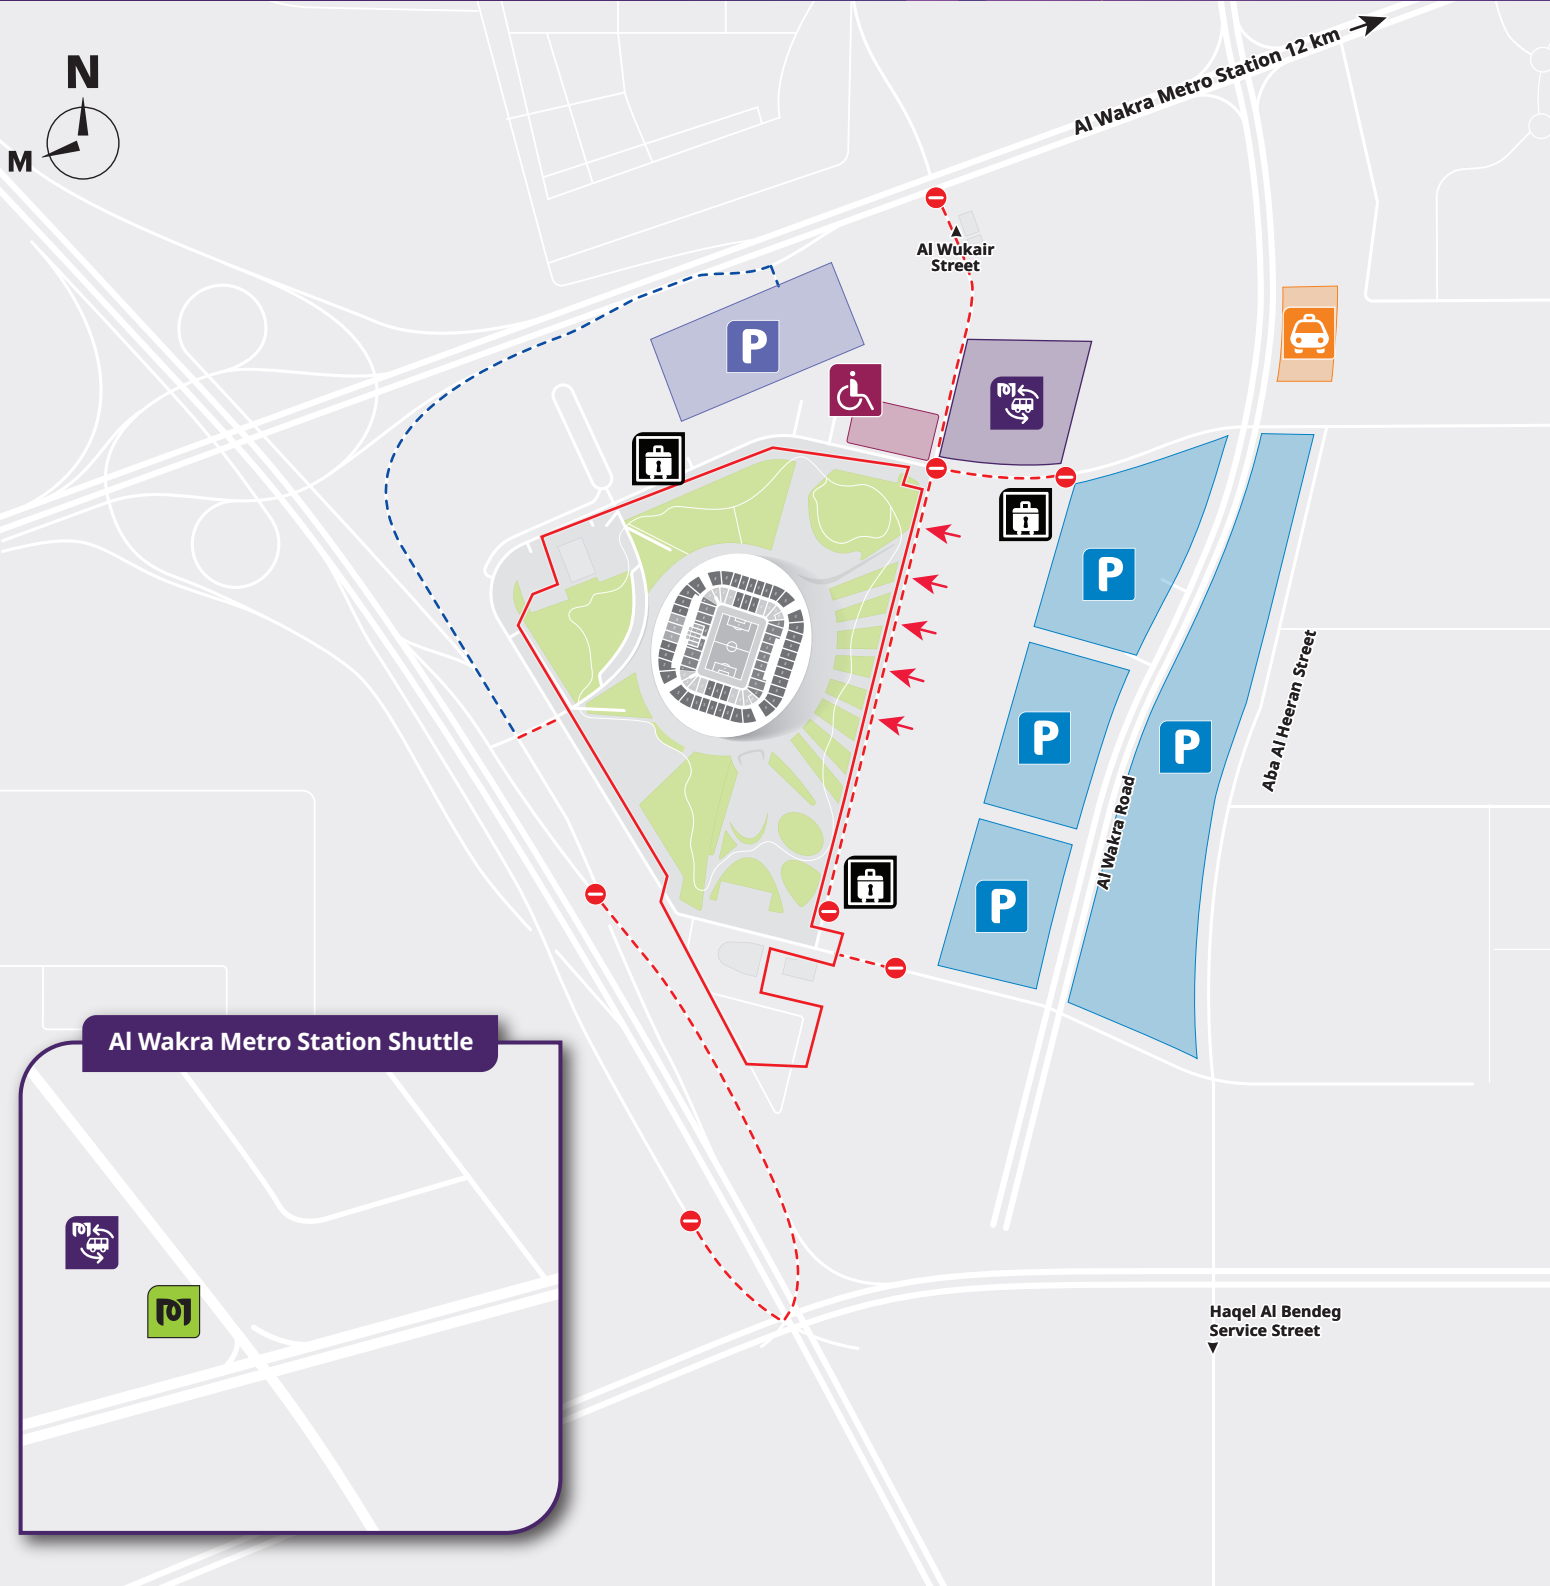

## Public access

 Metro station

 Spectator parking

 Restricted Items Storage

Routes to

 Security perimeter

 Security Perimeter Entrance

 Road Closure

 Restricted Road (only VAP holders)

 Park & Ride

 Accessible parking

 Taxi area

 Hospitality parking

## Public access

Metro station

Metro Shuttle drop off/ pick up

Taxi area

Hospitality parking

Spectator parking

Accessible parking

Restricted Items Storage

 Restricted Road (only VAP holders)

Taxi area

Spectator parking

Metro Shuttle drop off/ pick up

Accessible parking