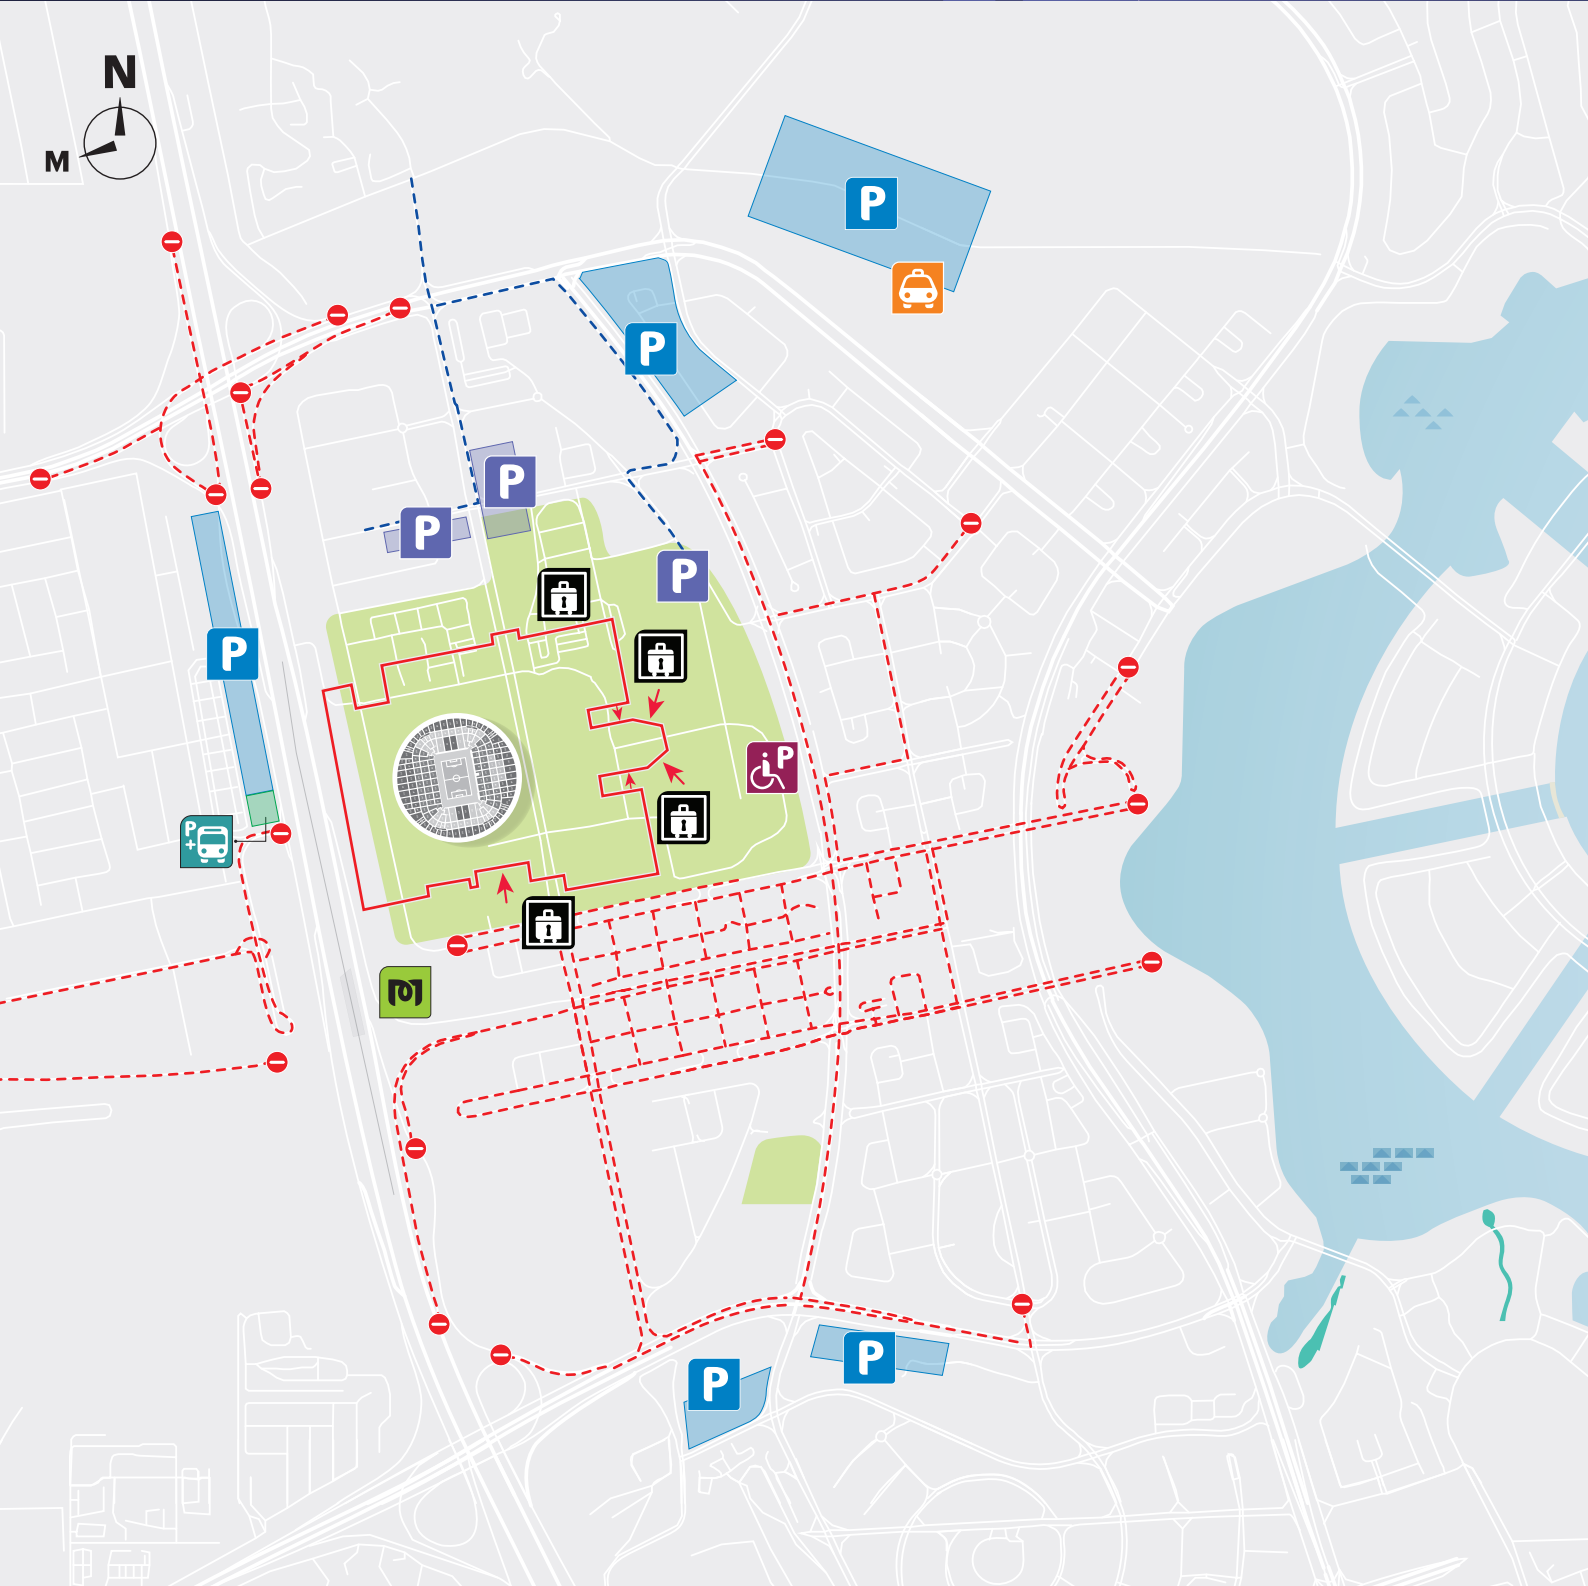

## Public access

 Metro station

 Taxi area

 Hospitality parking

 Spectator parking

 Accessible parking

 Restricted Items Storage

Routes to

## Public access

 Metro station

 Spectator parking

 Restricted Items Storage

Routes to

 Security perimeter

 Security Perimeter Entrance

 Road Closure

 Restricted Road (only VAP holders)

Taxi area

Spectator parking

Metro Shuttle drop off/ pick up

Accessible parking

## Public access

Routes to