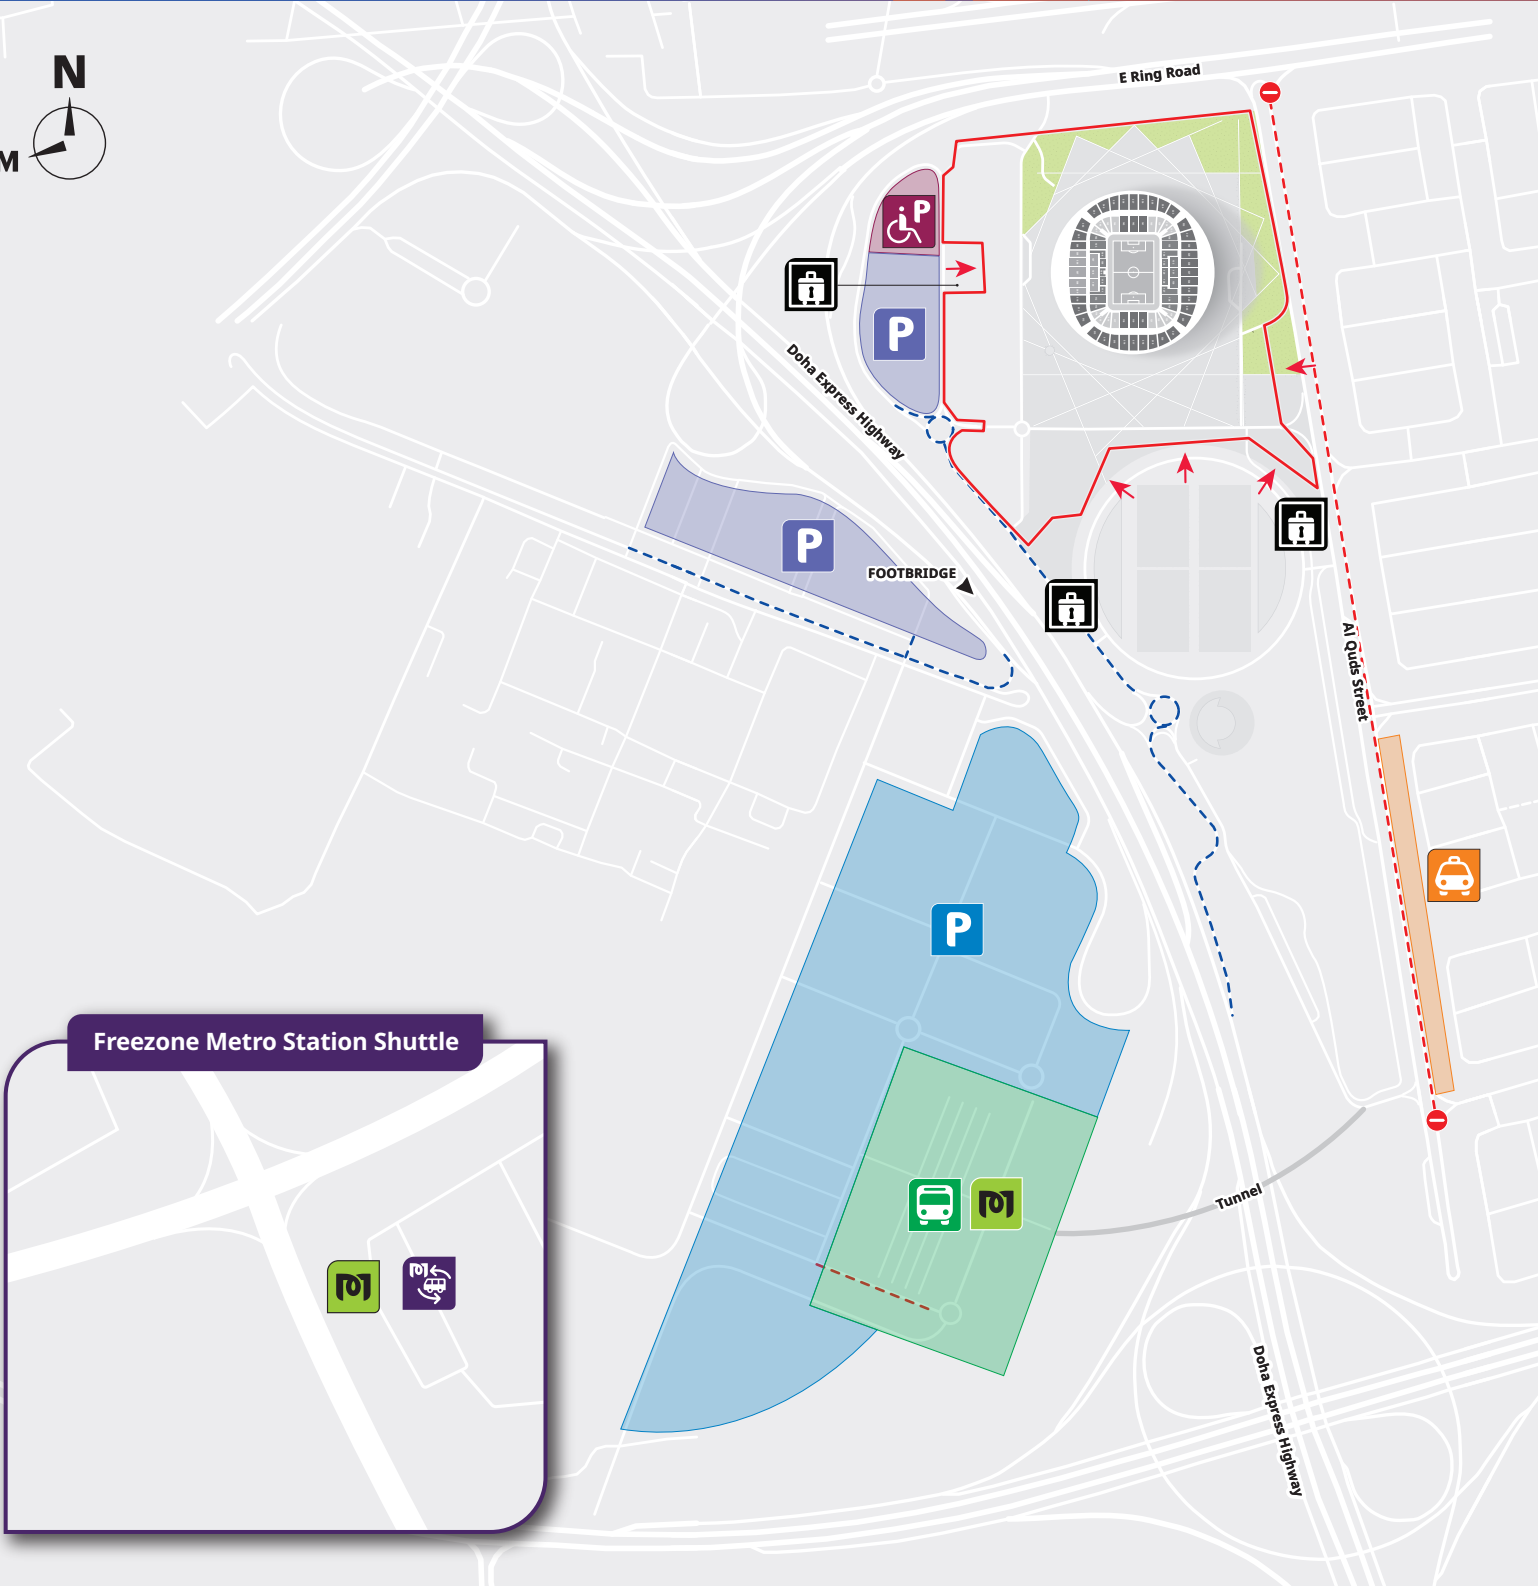

Al Thumama Stadium

Public access

Metro station

Hospitality parking

Restricted Items Storage

Routes to

Security perimeter

Security Perimeter Entrance

Road Closure

Restricted Road (only VAP holders)

Taxi area

Spectator parking

Metro Shuttle drop off/ pick up

Accessible parking